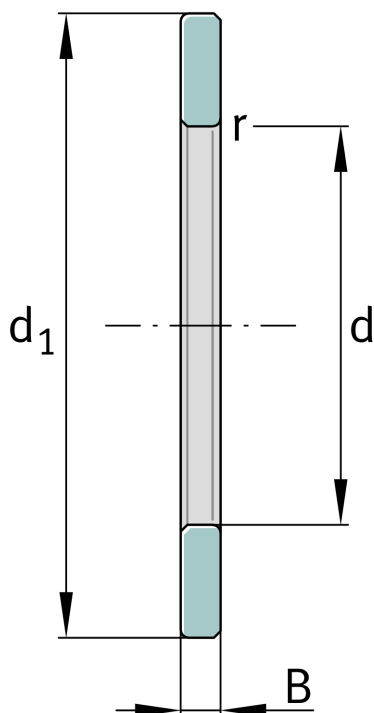

**WS81112**

Shaft locating washer

Schaeffler ID:  
0000253640000Axial cylindrical roller bearings 811, single  
direction, comprising K811, GS, WS

## Technical information

**Main Dimensions & Performance Data**

d	60 mm	Bore diameter
d <sub>1</sub>	85 mm	Lip diameter shaft washer
B	4.75 mm	Height shaft washer
	99 g	Weight

**Mounting dimensions**

r <sub>min</sub>	1 mm	minimum chamfer dimension
------------------	------	---------------------------